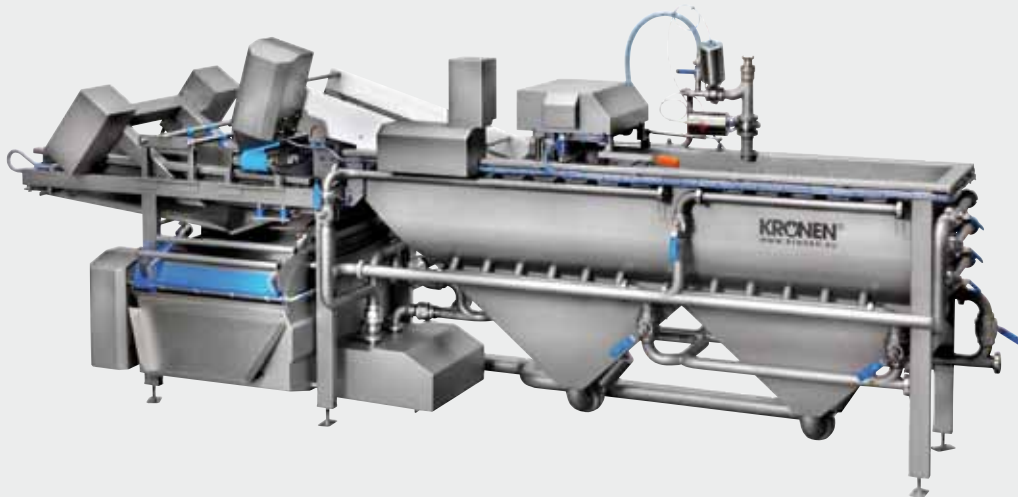

GEWA 3800 V PLUS „BELL PEPPER“ Washing & sorting machine

for washing &
sorting
sliced bell pepper

The BELL PEPPER-washing machine GEWA 3800V PLUS has been specially designed for washing and sorting sliced paprika (completely cut with core and kernels).

Due to the automatic special separation method different kinds of bell peppers (diced or sliced) can be processed.

By means of a sophisticated water streaming system the waste and good product are separated thus saving extensive costs:

- **light parts** (core and „white parts“) drift on the surface of the water and will be discharged via a link conveyor
- **heavy parts** (kernels) fall to the bottom and will be discharged via the sand trap funnels
- **good product** will be discharged via vibration outfeed for further processing

Technical specifications:

Capacity:	approx. 1000 - 1200 kg/h (raw product) >800 kg/h (good product)
Voltage:	400 V, 50 Hz, 3 Ph
Electrical power:	6,4 kW
Total water volume:	912 l
Width / length / height:	1389 x 3815 x 1675 mm